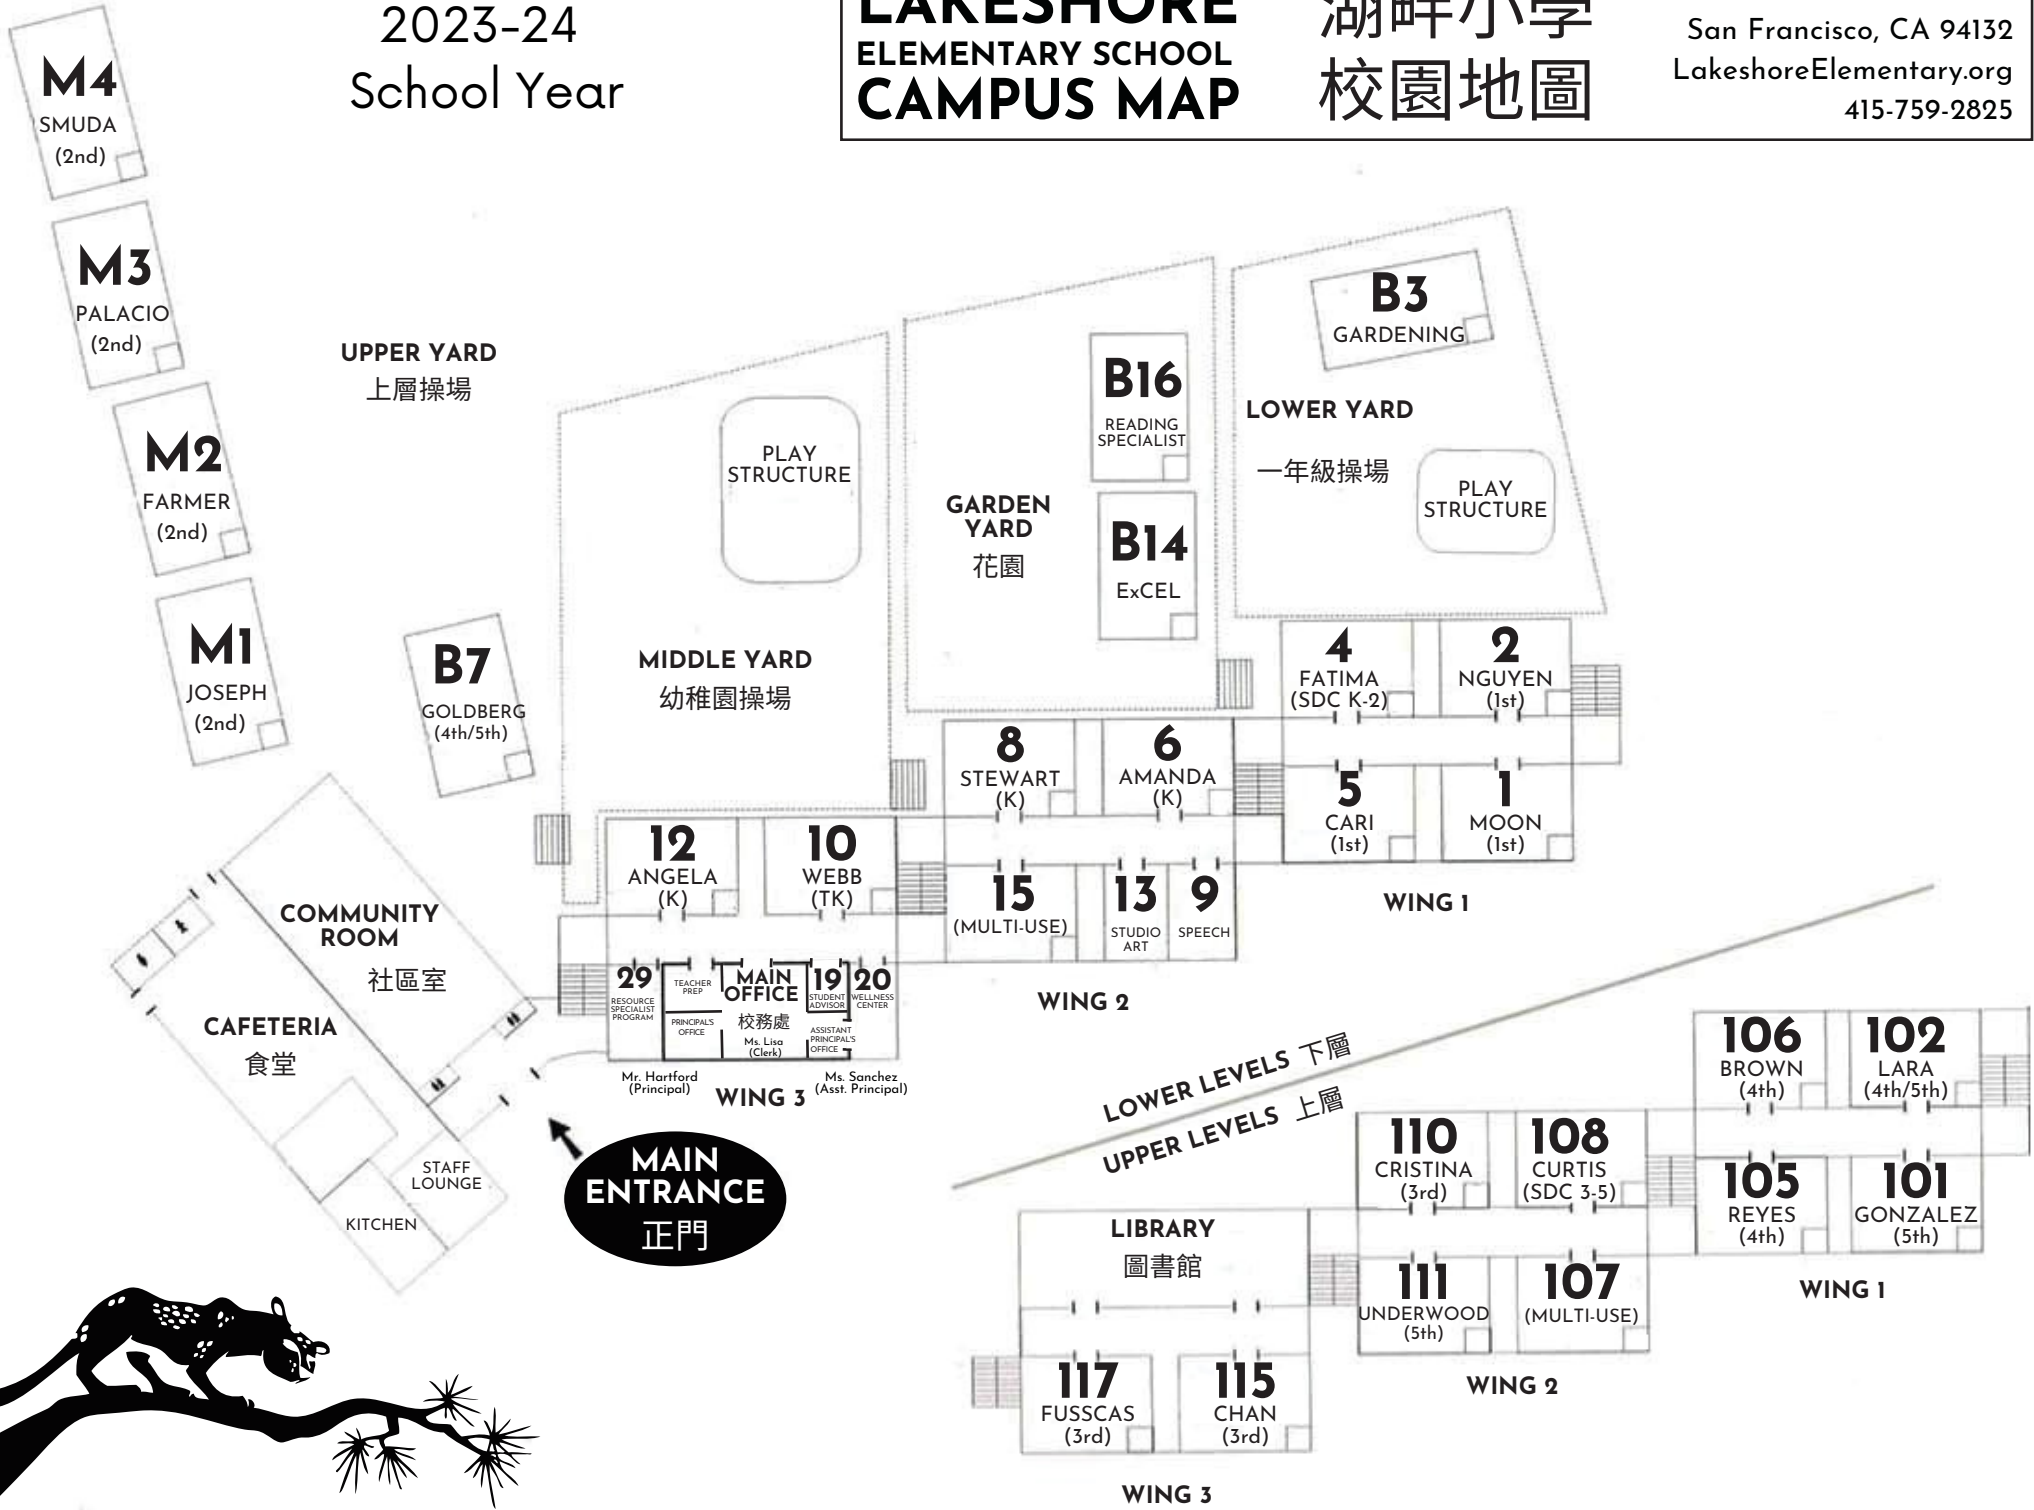

2023-24
School Year

**LAKESHORE
ELEMENTARY SCHOOL
CAMPUS MAP**

**湖畔小學
校園地圖**

220 Middlefield Drive
San Francisco, CA 94132
LakeshoreElementary.org
415-759-2825

2023-24
School Year

LAKE SHORE
ELEMENTARY SCHOOL
CAMPUS MAP

湖畔小學
校園地圖

220 Middlefield Drive
San Francisco, CA 94132
LakeshoreElementary.org
415-759-2825